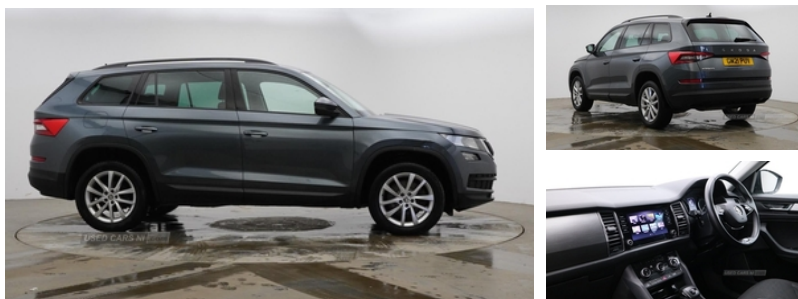

151 Belfast Road Tamlaght Enniskillen, Enniskillen, BT744JJ
 WARREN: 07949812723 | DARRYL: 07842521620

Skoda Kodiaq 2.0 TDI SE 5dr DSG [7 Seat] | 2021

£21,950

**ARRIVING SOON - 7 SEATER / MOT UNTIL JUNE 2025 /
 AUTOMATIC**

SKODA KODIAQ 2.0 TDI SE 7 SEATER AUTO

DUE IN WEEK COMMENCING 01/07/24 - MORE IMAGES TO FOLLOW!!

2021
 2.0 DIESEL
 69,970 MILES
 2 KEYS
 QUARTZ GREY METALLIC
 MOT NOT DUE UNTIL JUNE 2025
 £21,950

6 MONTH COMPREHENSIVE RAC WARRANTY INCLUDED

SE Spec Includes:

- Touch Screen
- Bluetooth + USB
- Digital Voice Enhancement
- Apple Car Play / Android Auto
- Speed Limiter
- DAB Digital radio

Plus MORE!!

£21,950 with finance available. Get in touch for a tailored finance package that works for you. We deal with Lenders such as Close Brothers, MotoNovo, V12, Evolution, Moneyway & First Response and with such a wide variety of lenders, it allows us to get the best deal for you!

Miles:	69970
Fuel Type:	Diesel
Transmission:	Automatic
Colour:	Grey
Engine Size:	1968
Tax Band:	Petrol/Diesel (£190 p/a)
Body Style:	Sport utility vehicle
Insurance group:	18E
Reg:	GM21PUV

Technical Specs